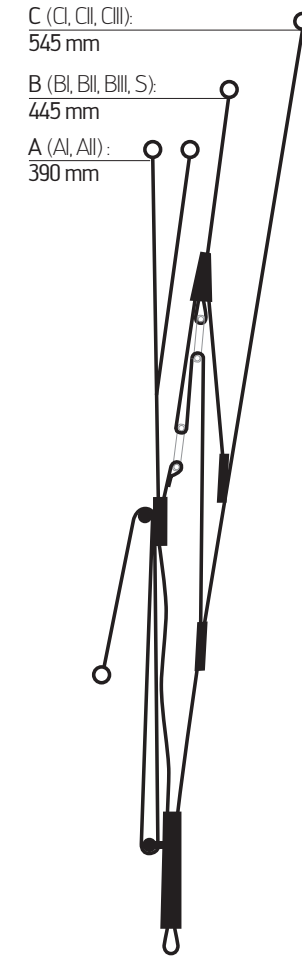

LINE SCHEMATIC

This line schematic is only for illustration purposes. Schematics for other sizes are available through your flight school, importer or skywalk.

RISERS

MESCAL5, Size XS

Trimspeed

Accelerated flight

MESCAL5, Size S, M, L, XL

Trimspeed

Accelerated flight

OVERVIEW GLIDER

- 1 Main lines
- 2 Top lines
- 3 Bottom sail
- 4 Cell openings
- 5 Top sail
- 6 Trailing edge
- 7 Nameplate