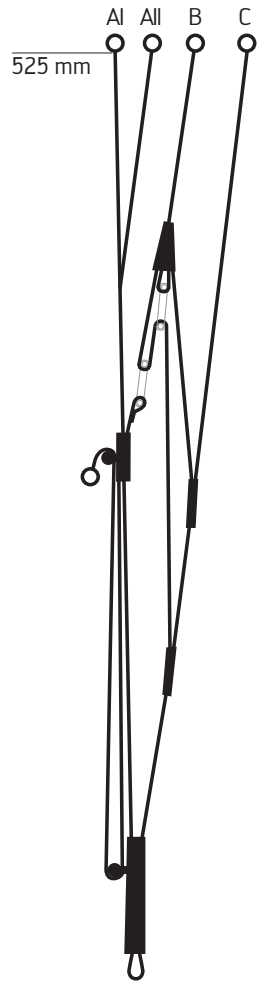

LINE SCHEMATIC

This line schematic is only for illustration purposes. Schematics for other sizes are available through your flight school, importer or skywalk.

RISERS

MESCAL5, Size XS

Trimspeed

Accelerated flight

MESCAL5, Size S, M, L, XL

Trimspeed

Accelerated flight

OVERVIEW GLIDER

- 1 Main lines
- 2 Top lines
- 3 Bottom sail
- 4 Cell openings
- 5 Top sail
- 6 Trailing edge
- 7 Nameplate