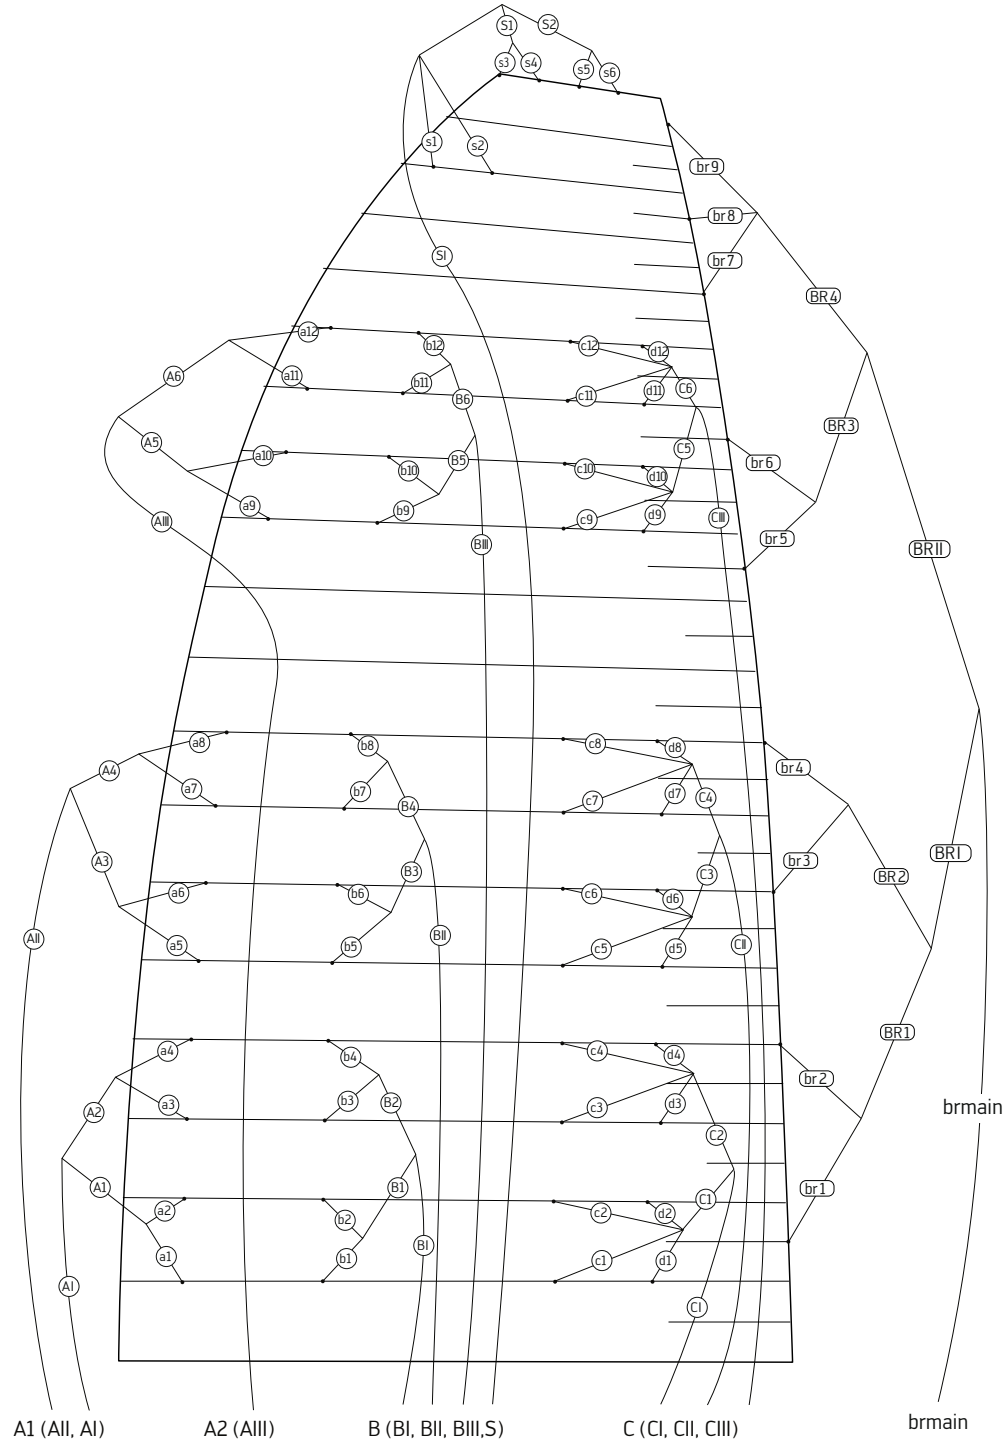

LINE SCHEMATIC

This line schematic is only for illustration purposes. Schematics for other sizes are available through your flight school, importer or skywalk.

RISERS

MESCAL5, Size XS

Trimspeed

Accelerated flight

MESCAL5, Size S, M, L, XL

Trimspeed

Accelerated flight

OVERVIEW GLIDER

- 1 Main lines
- 2 Top lines
- 3 Bottom sail
- 4 Cell openings
- 5 Top sail
- 6 Trailing edge
- 7 Nameplate