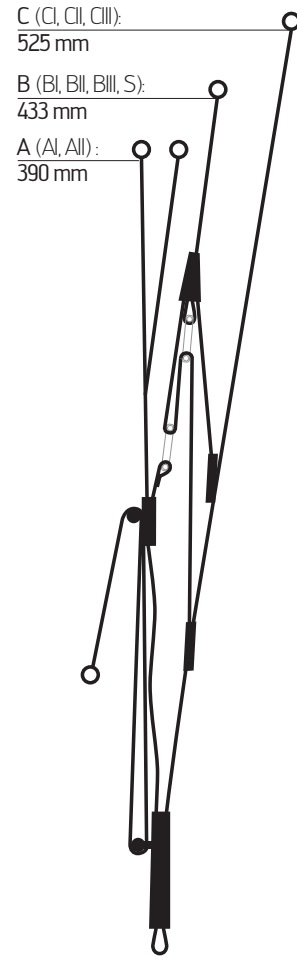

LINE SCHEMATIC

This line schematic is only for illustration purposes. Schematics for other sizes are available through your flight school, importer or skywalk.

RISERS

MESCAL5, Size XS

Trimspeed

Accelerated flight

MESCAL5, Size S, M, L, XL

Trimspeed

Accelerated flight

OVERVIEW GLIDER

- 1 Main lines
- 2 Top lines
- 3 Bottom sail
- 4 Cell openings
- 5 Top sail
- 6 Trailing edge
- 7 Nameplate